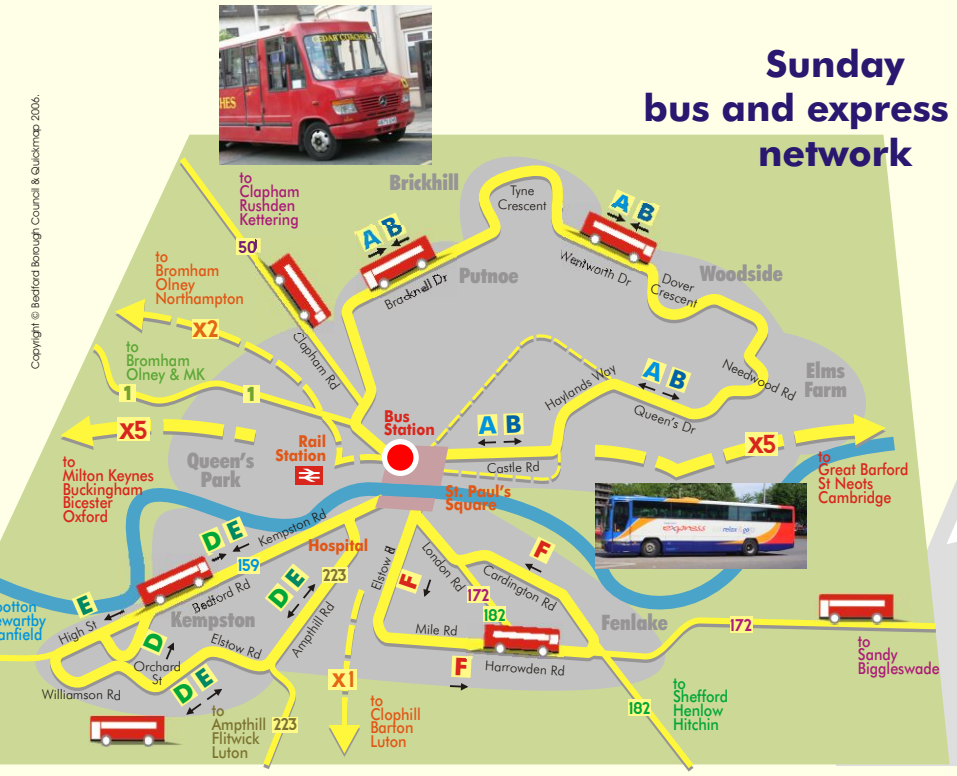

local villages' bus network

direct services to Bedford

town high frequency bus network

Monday to Saturday bus network (low floor buses)

coach and train connections

Sunday bus and express bus network

cycle network and connections

shopping precincts, car parking, places of interest and riverside walks