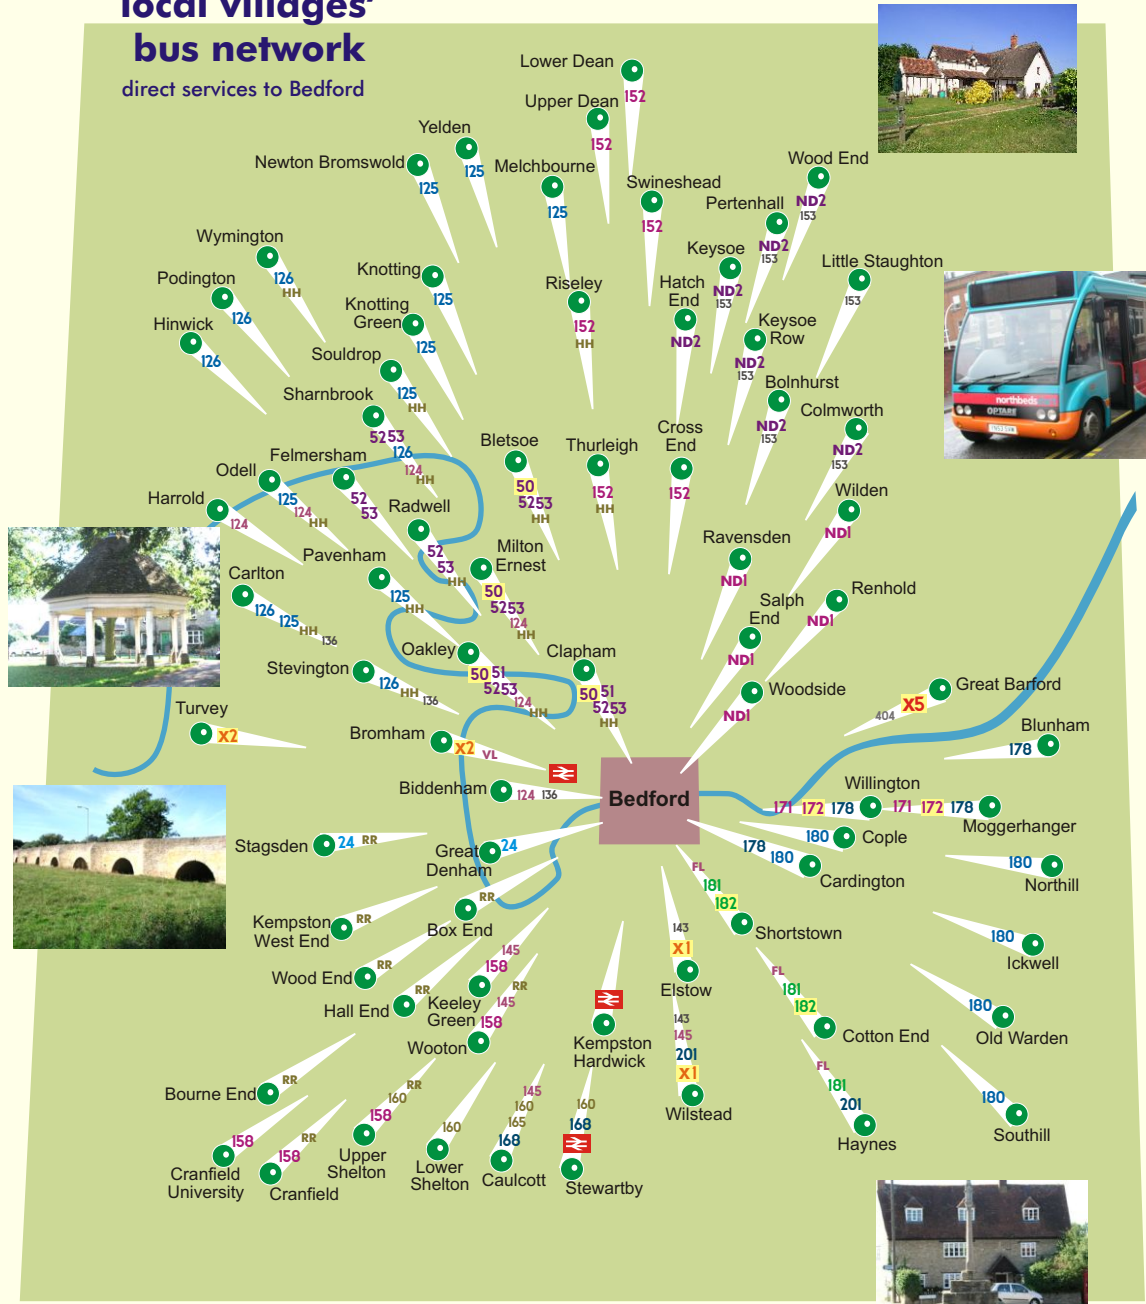

local villages' bus network

direct services to Bedford

town high frequency bus network

Monday to Saturday bus network (low floor buses)

coach and train connections

Sunday bus and express bus network

cycle network and connections

shopping precincts, car parking, places of interest and riverside walks