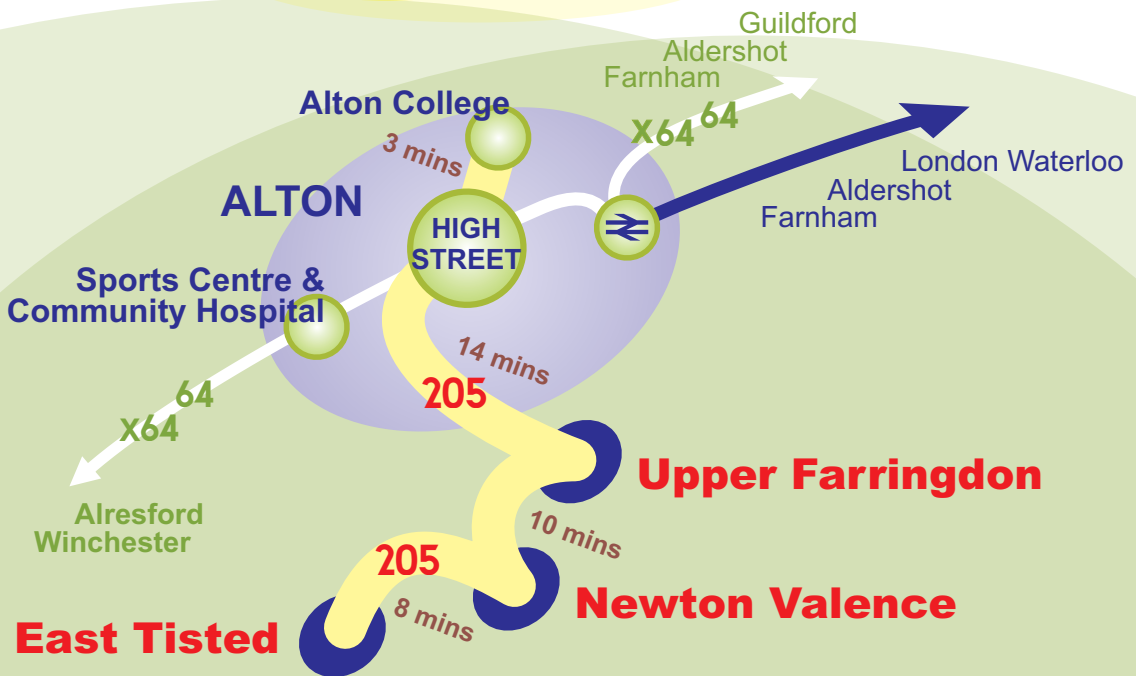

bus enquiries: Traveline
0870 608 2 608

Upper Farringdon
Newton Valence
East Tisted

Stagecoach
0845 121 0180

your village bus..!

March 2003

tapestry
www.eu-tapestry.org

Hampshire
County Council
published by
Hampshire County Council
© 2003

Tapestry is supported by
the European Commission

Quickmap

www.quickmap.com

local information

dial-a-ride for Farringdon 01256 462101
concessionary fare information 01730 266551
National Express 08705 80 80 80
National Rail 08457 48 49 50
voluntary care group 01420 541520
shopmobility Alton 01420 594500
market day Tuesday in Alton
public library Vicarage Hill Alton 01420 83147
sports centre Chawton Park Road Alton 01420 82772
community hospital Chawton Park Road Alton 01420 82811