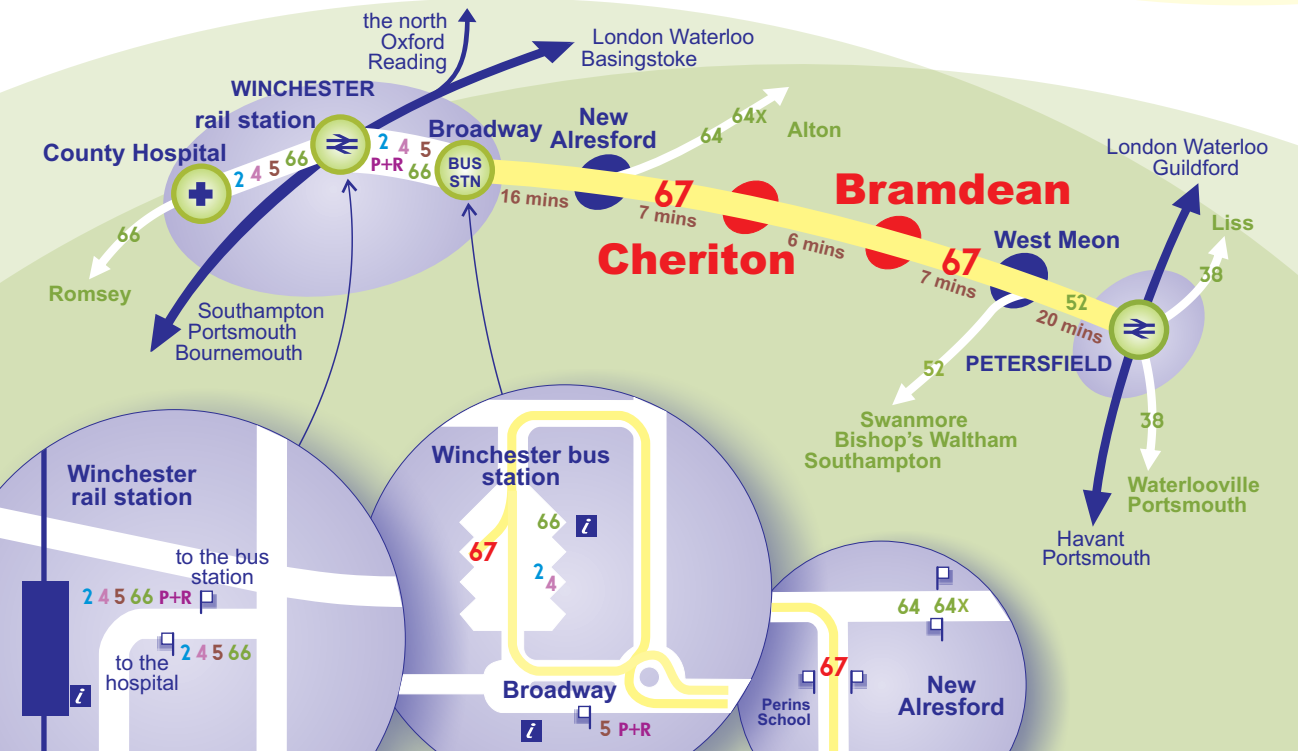

Tapestry is supported by
the European Commission

 Quickmap

www.quickmap.com

local information

dial-a-ride for Farringdon 01256 462101
concessionary fare information 01730 266551
National Express 08705 80 80 80
National Rail 08457 48 49 50
voluntary care group 01420 541520
shopmobility Alton 01420 594500
market day Tuesday in Alton
public library Vicarage Hill Alton 01420 83147
sports centre Chawton Park Road Alton 01420 82772
community hospital Chawton Park Road Alton 01420 82811

bus enquiries: Traveline
0870 608 2 608

Stagecoach
0845 121 0180

Bramdean Cheriton

Winchester rail station 67 plus 2 4 5 66 P+R
County Hospital 67 plus 2 4 5 66

your village bus..!

March 2003

tapestry
www.eu-tapestry.org