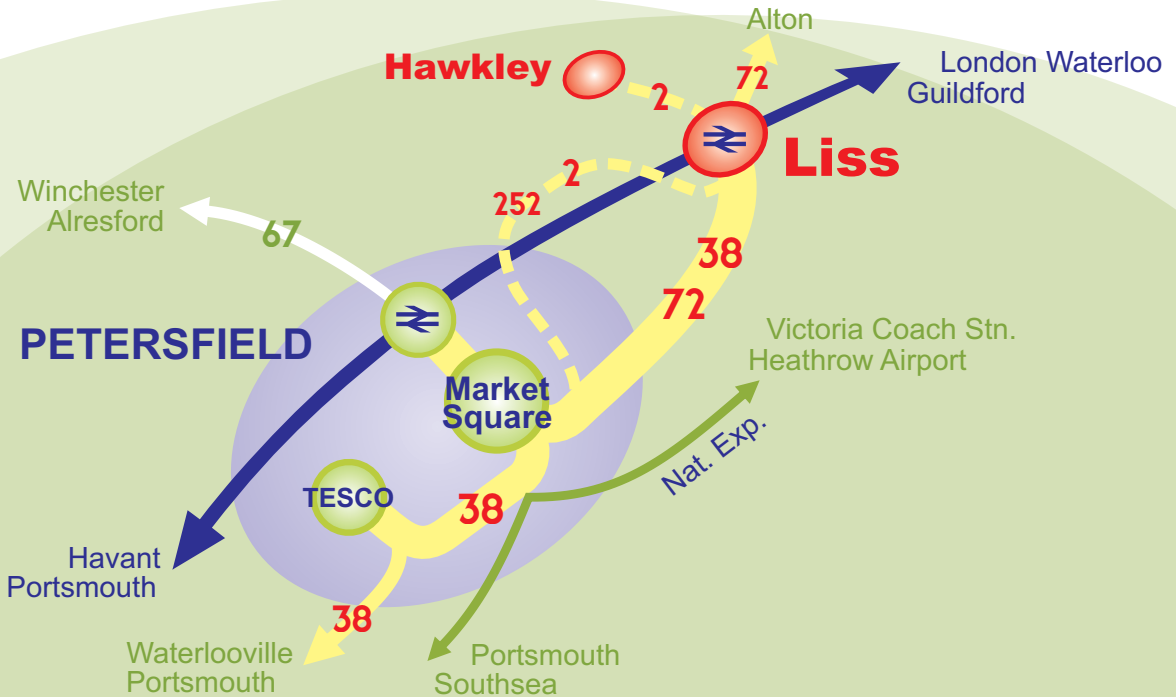

bus enquiries: Traveline
0870 608 2 608

AMK Minicoaches Stagecoach
01428 751675 0845 121 0170

Liss **Hawkley**

your village bus..!

March 2003

tapestry
www.eu-tapestry.org

Hampshire
County Council
published by
Hampshire County Council
© 2003

Tapestry is supported by
the European Commission

www.quickmap.com

local information

dial-a-bus
concessionary fare information
National Express and National Rail
voluntary care group
shopmobility
market days
public libraries

leisure centres

community hospital

for Petersfield 01428 751675
01730 266551
08705 80 80 80 and 08457 48 49 50 respectively
Liss 01730 892572
Alton 01420 594500 and Petersfield 01730 710474
Wednesday & Saturday in Petersfield
Vicarage Hill Alton 01420 83147
The Square Petersfield 01730 263451
Chawton Park Road Alton 01420 82772
Penns Place Petersfield 01730 263996
Swan Street Petersfield 01730 263221