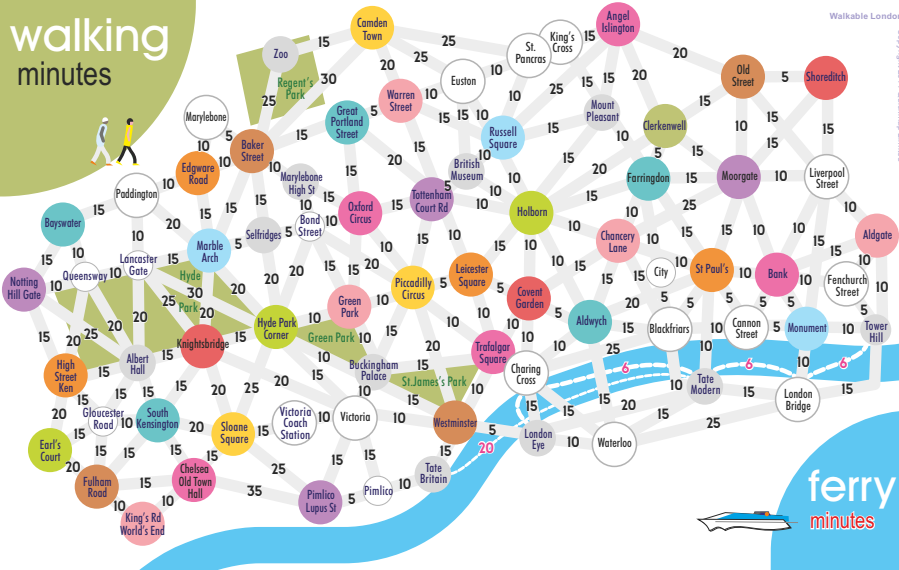

walking minutes

Walkable London

Copyright 2011 Quickmap Limited

ferry minutes