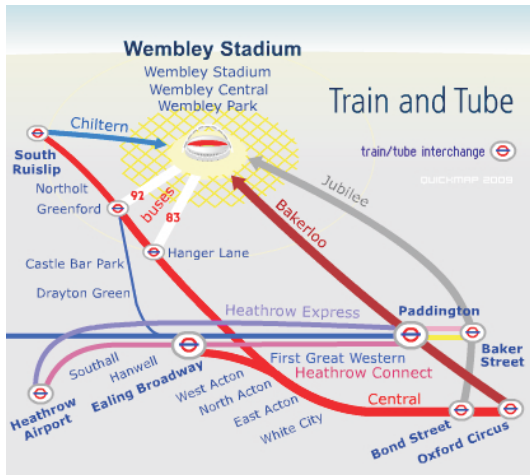

# Getting to Wembley Stadium from Heathrow Airport, north west and west London

Heathrow Airport (Heathrow Express and Heathrow Connect) Castle Bar Park Drayton Green Ealing Broadway East Acton Greenford Hanger Lane Hanwell Northolt North Acton Southall South Ruislip West Acton White City

## Train, Tube and local bus

From Heathrow Airport (Heathrow Express or Heathrow Connect) change at London Paddington (Bakerloo) for Wembley Central or from London Paddington (Hammersmith & City or Circle) change at Baker Street (Jubilee) for Wembley Park

Or from Ealing Broadway (Central), change at Bond Street (Jubilee) for Wembley Park or change at Oxford Circus (Bakerloo) for Wembley Central

Or from Ealing Broadway (First Great Western Link) change at Greenford for bus 92 to Wembley Stadium (check First Great Western Link timetables)

From central London and intermediate stations (Central) change at Hanger Lane for bus 83 to Wembley Stadium or change at Greenford for bus 92 to Wembley Stadium or change at South Ruislip (Chiltern) for Wembley Stadium (check Chiltern timetables)