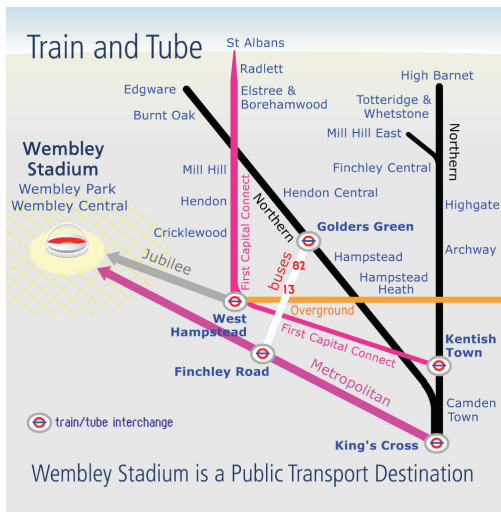

# Getting to Wembley Stadium from north London

Archway Burnt Oak Camden Town Cricklewood Edgware Elstree & Borehamwood  
Finchley Central Finchley Road Golders Green Hampstead Hampstead Heath Hendon  
Hendon Central Highgate High Barnet Kentish Town King's Cross Mill Hill Mill Hill  
East Radlett St Albans Totteridge & Whetstone West Hampstead

## Train and Tube options

From St Albans (First Capital Connect) and intermediate stations change at West Hampstead Thameslink, short walk to West Hampstead tube station (Jubilee) for Wembley Park (check First Capital Connect timetables)

From Edgware (Northern) and intermediate stations change at Golders Green, take bus 13 or 82 to Finchley Road tube station (Metropolitan) for Wembley Park or change at King's Cross (Metropolitan) for Wembley Stadium

From High Barnet, Totteridge & Whetstone and Mill Hill East (Northern) change at Kentish Town for West Hampstead Thameslink (First Capital Connect), short walk to West Hampstead tube station (Jubilee) for Wembley Park (check First Capital Connect timetables)