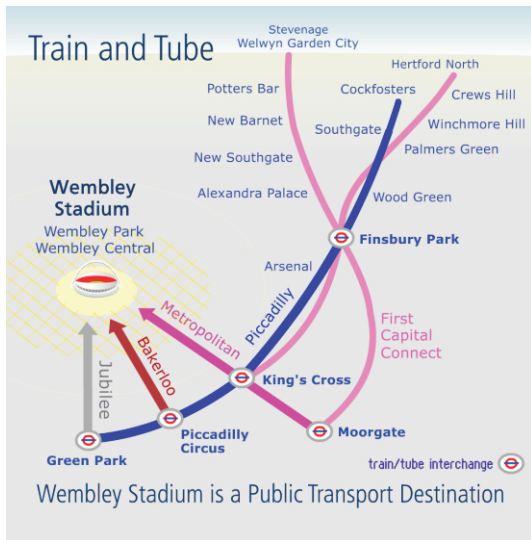

# Getting to Wembley Stadium from north east London

Alexandra Palace Arsenal Cockfosters Crews Hill Hertford North New Barnet  
New Southgate Palmers Green Potters Bar Southgate Stevenage Welwyn Garden City  
Winchmore Hill Wood Green

## Train and Tube

From Stevenage and Welwyn Garden City (First Capital Connect) and intermediate stations change at Finsbury Park (Piccadilly) for King's Cross, change at King's Cross (Metropolitan) for Wembley Park.

From Hertford North (First Capital Connect) via Finsbury Park change at London King's Cross (Metropolitan) for Wembley Park or change at Piccadilly Circus (Bakerloo) for Wembley Central or Green Park (Jubilee) for Wembley Park

From Cockfosters (Piccadilly) and intermediate stations change at King's Cross (Metropolitan) for Wembley Park or change Piccadilly Circus (Bakerloo) for Wembley Central or change at Green Park (Jubilee) for Wembley Park