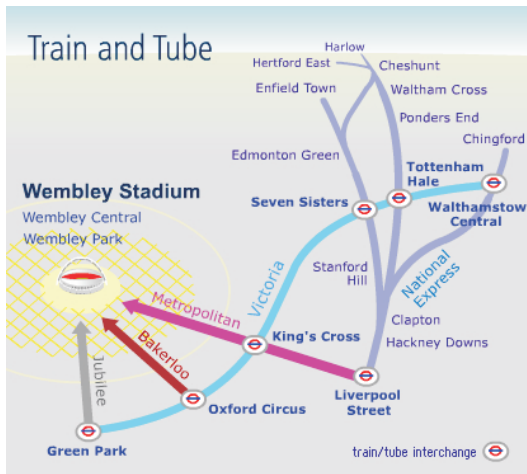

Getting to Wembley Stadium from north east London

Broxbourne Cheshunt Chingford Clapton Edmonton Green Enfield Town Hackney Downs
Harlow Hertford East Ponders End Stanford Hill Seven Sisters Tottenham Hale
Walthamstow Central Waltham Cross

Train and Tube

From Enfield Town, Hertford East, Harlow, Chingford and intermediate stations (National Express) change at London Liverpool Street (Metropolitan) for Wembley Park

From Seven Sisters, Tottenham Hale, Walthamstow Central and intermediate stations (Victoria) change at King's Cross (Metropolitan) for Wembley Park or change at Oxford Circus (Bakerloo) for Wembley Central or change at Green Park (Jubilee) for Wembley Park

From King's Cross (Victoria) change at Oxford Circus (Bakerloo) for Wembley Central or change at Green Park (Jubilee) for Wembley Park

For live travel information on event days and in the lead up to events call Wembley Stadium Travel Information Line on 0845 6000 555, London Travel Information on 020 7222 1234 or visit Transport for London website