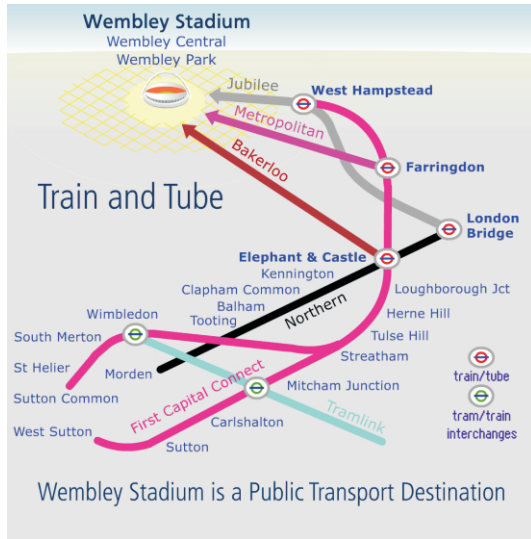

Getting to Wembley Stadium from south west London

Balham Carlshalton Clapham Common Herne Hill Kennington Loughborough Junction
Mitcham Junction Morden St Helier South Merton Streatham Sutton Common Tooting
Tulse Hill West Sutton Wimbledon

Train and Tube

From West Sutton, Sutton Common and intermediate stations (First Capital Connect) change at Farringdon (Metropolitan) for Wembley Park (check timetables)

Or change at West Hampstead Thameslink (First Capital Connect), short walk to West Hampstead tube station (Jubilee) for Wembley Park (check timetables)

From Morden and intermediate stations (Northern) change at Elephant & Castle (Bakerloo) for Wembley Central or change at London Bridge (Jubilee) for Wembley Park

For live travel information on event days and in the lead up to events call Wembley Stadium Travel Information Line on 0845 6000 555, London Travel Information on 020 7222 1234 or visit Transport for London website