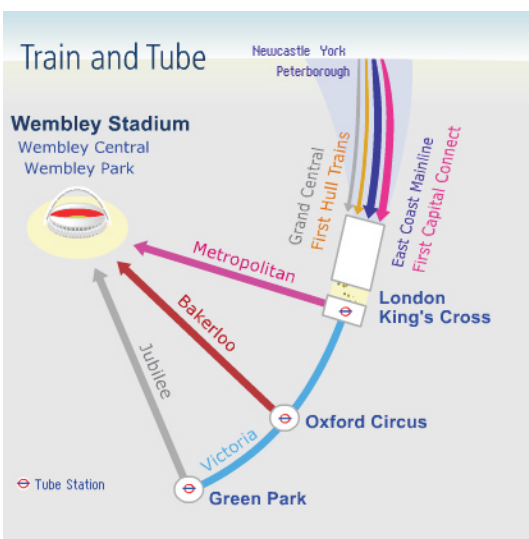

Car park management, services and information including content of external websites are provided by third parties and are not the responsibility of Wembley National Stadium Ltd