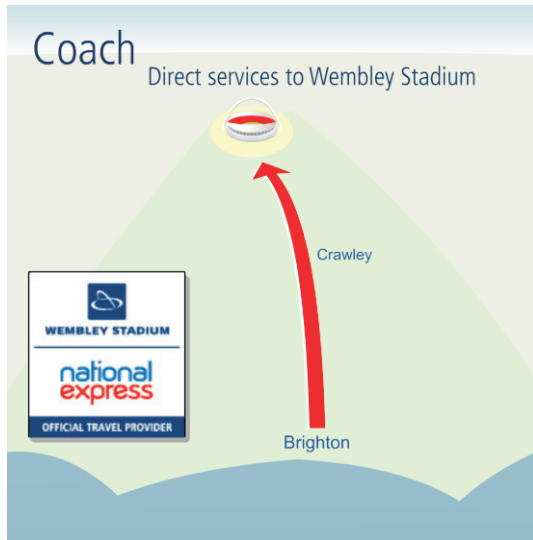

# Getting to Wembley Stadium from Gatwick Airport, Sussex and the South

Ashurst Chichester Crawley Billingshurst Bognor Regis Brighton Burgess Hill Dorking Eastbourne East Grinstead Gatwick Airport Godstone Haywards Heath Horsham Leatherhead Lewes Littlehampton Oxted Redhill Seaford Shoreham-by-Sea Three Bridges Uckfield Worthing

## Train and Tube

From Brighton and East Croydon (First Capital Connect) change at London Bridge (Jubilee) for Wembley Park or make simple change at Farringdon (Metropolitan) for Wembley Park

From Gatwick Airport take 'Gatwick Express' change at London Victoria (Victoria line) to Green Park (Jubilee) and change for Wembley Park or change at Oxford Circus (Bakerloo) for Wembley Central

From Chichester, Brighton and Eastbourne (Southern) change at London Victoria (Victoria line) to Green Park (Jubilee) and change for Wembley Park or change at Oxford Circus (Bakerloo) for Wembley Central.