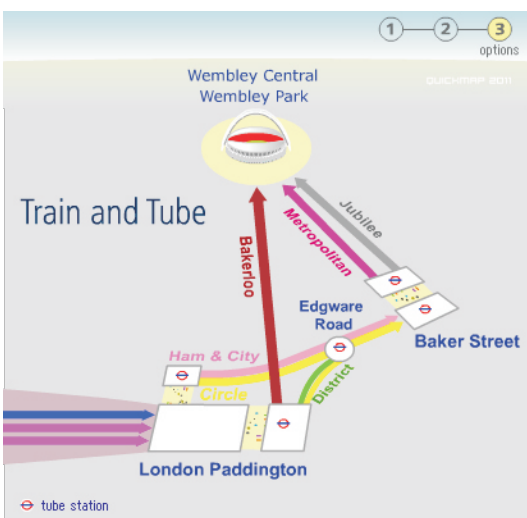

Park and Train

Park at Reading, Slough or Hayes & Harlington station car parks, change London Paddington for Wembley stations (see above)

Visit www.nationalrail.co.uk for station car parking

Car park management, services and information including content of external websites are provided by third parties and are not the responsibility of Wembley National Stadium Ltd

Wembley Stadium is a public transport destination