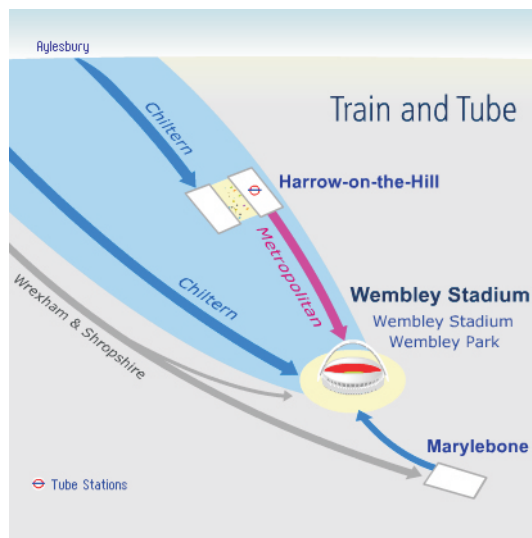

Park and Train

Within easy reach of **M40** junctions, park at Banbury (J11), Beaconsfield (J2), Bicester North (J9) or Warwick Parkway (J15) stations for Wembley Stadium

Parking also available at Denham, Gerrards Cross, Haddenham & Thame Parkway and High Wycombe stations for Wembley Stadium

Park at Aylesbury and Aylesbury Vale Parkway station car parks and change at Harrow-on-the-Hill (Metropolitan) for Wembley Park