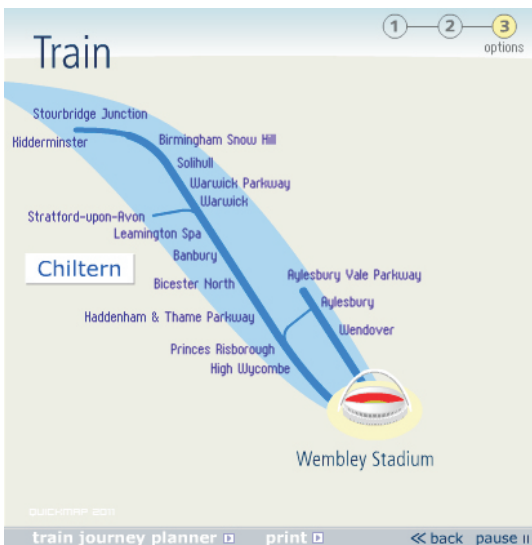

Getting to Wembley Stadium from the West and South Midlands

Aylesbury Aylesbury Vale Parkway Banbury Bicester North Birmingham Haddenham & Thame Parkway High Wycombe Kidderminster Kings Sutton Leamington Spa Princes Risborough Solihull Stratford-upon-Avon Warwick Warwick Parkway Wendover Wolverhampton

Coach

Visit www.nationalexpress.com/wembley or call 08705 80 80 80 to book direct services to Wembley Stadium from Coventry, Birmingham, Warwick Parkway and Wolverhampton

Train and Tube

From Birmingham (Snow Hill and Moor Street stations) and intermediate stations, and from Aylesbury to London Marylebone (Chiltern) change at High Wycombe for Wembley Stadium station (check timetables and information on extra stop at Wembley Stadium for special events)

From Aylesbury, travel via Stoke Mandeville and change at Harrow-on-the-Hill (Metropolitan) for Wembley Park

From Birmingham travel direct to Wembley Stadium (Chiltern) or continue to London Marylebone and return to Wembley Stadium (check timetables and information on extra stop at Wembley Stadium for special events)

Park and Train

Within easy reach of **M40** junctions, park at Banbury (J11), Beaconsfield (J2), Bicester North (J9) or Warwick Parkway (J15) stations for Wembley Stadium

Parking also available at Denham, Gerrards Cross, Haddenham & Thame Parkway and High Wycombe stations for Wembley Stadium